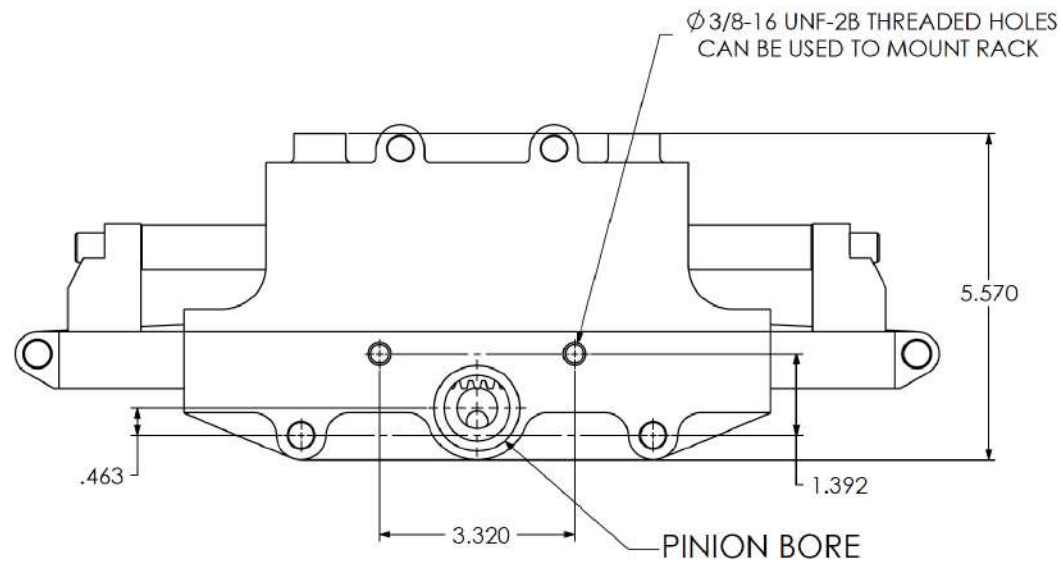

9422 Bond Avenue, El Cajon, CA 92021

PR2 2.5 POWER RACK

CAD FILE: PR2 2.50 Rev.A Power Rack | SHEET 2 OF 2

TOP VIEW

FRONT VIEW

PR2 2.50" STEERING  
ASSEMBLY

REAR VIEW