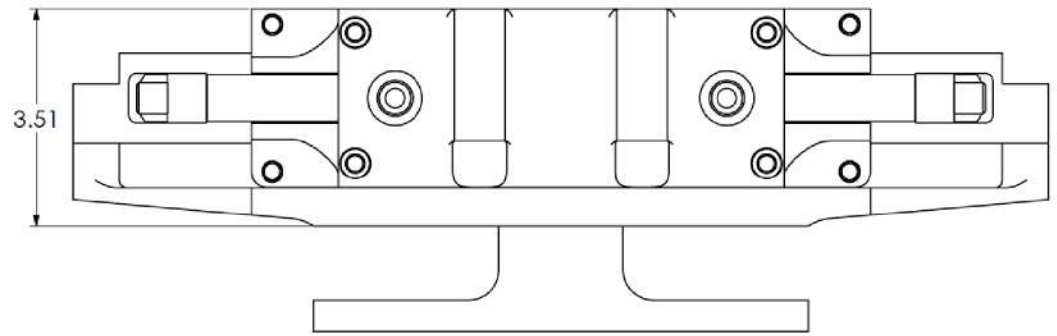

9422 Bond Avenue, El Cajon, CA 92021

PR2 2.5 POWER RACK

CAD FILE: PR2 2.50 Rev.A Power Rack | SHEET 2 OF 2

TOP VIEW

FRONT VIEW

PR2 2.50" STEERING  
ASSEMBLY

REAR VIEW