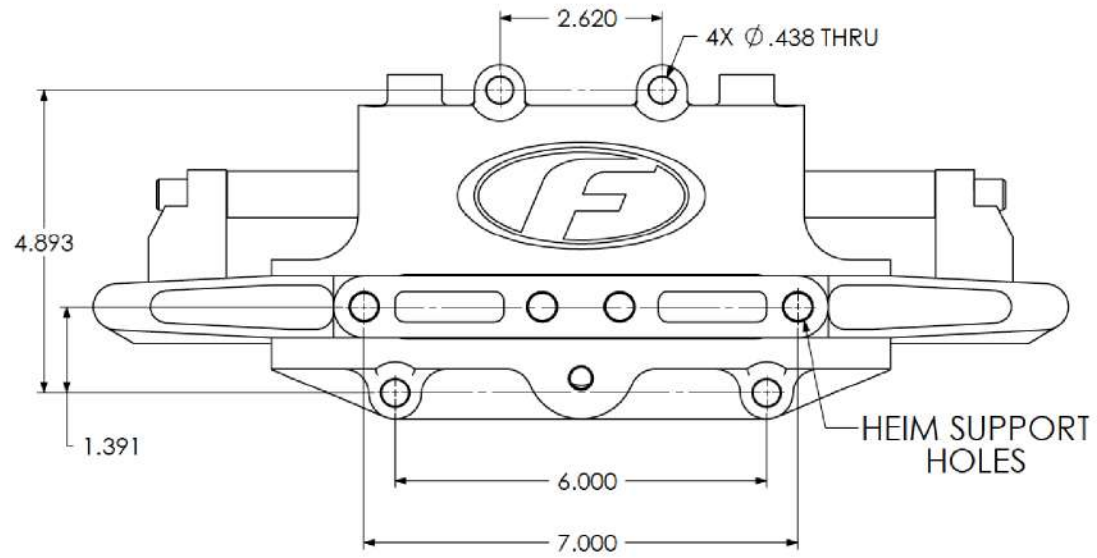

9422 Bond Avenue, El Cajon, CA 92021

PR2 2.5 POWER RACK

CAD FILE: PR2 2.50 Rev.A Power Rack | SHEET 2 OF 2

TOP VIEW

FRONT VIEW

PR2 2.50" STEERING  
ASSEMBLY

REAR VIEW